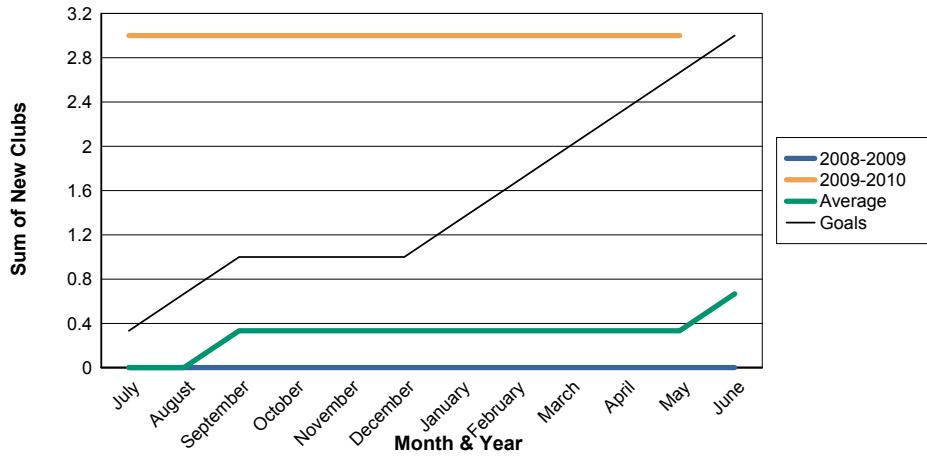

3 Year Comparisons for GMT Constitutional Area 4

By GMT District

As of May 2010

Sum of New Clubs/ Month & Year

For District 102 C

Sum of Dropped Clubs/ Month & Year

For District 102 C

Sum of Net Clubs/ Month & Year