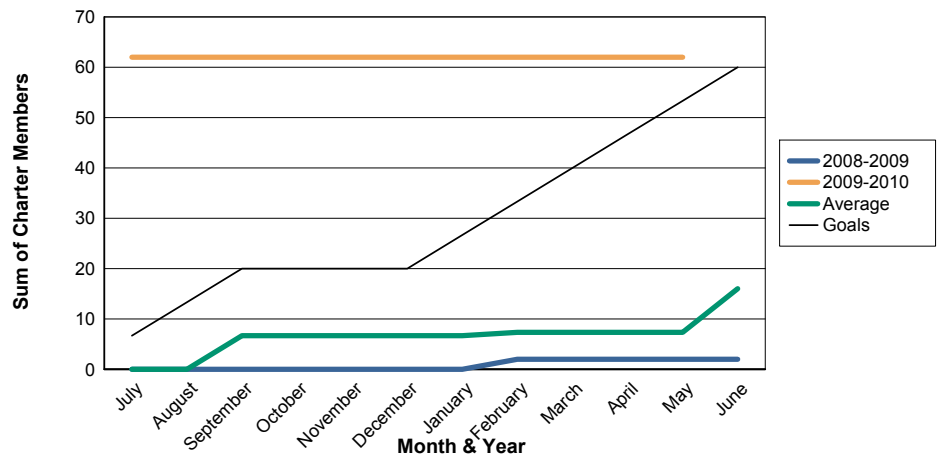

Sum of Charter Members/ Month & Year

For District 102 C