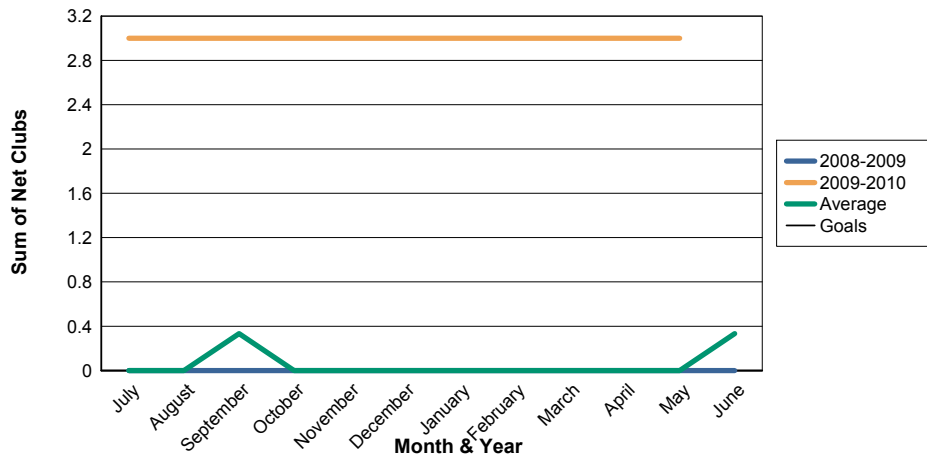

Sum of Net Clubs/ Month & Year

For District 102 C