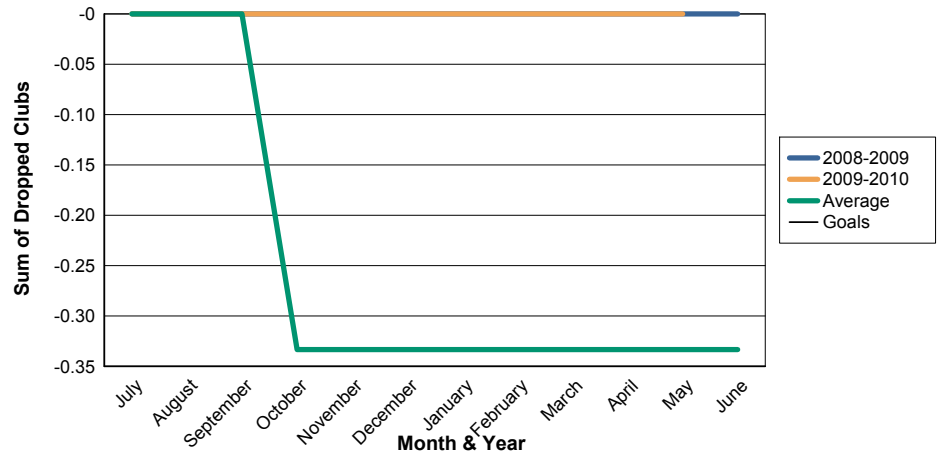

3 Year Comparisons for GMT Constitutional Area 4

By GMT District

As of May 2010

Sum of New Clubs/ Month & Year

For District 102 C

Sum of Dropped Clubs/ Month & Year

For District 102 C

Sum of Net Clubs/ Month & Year