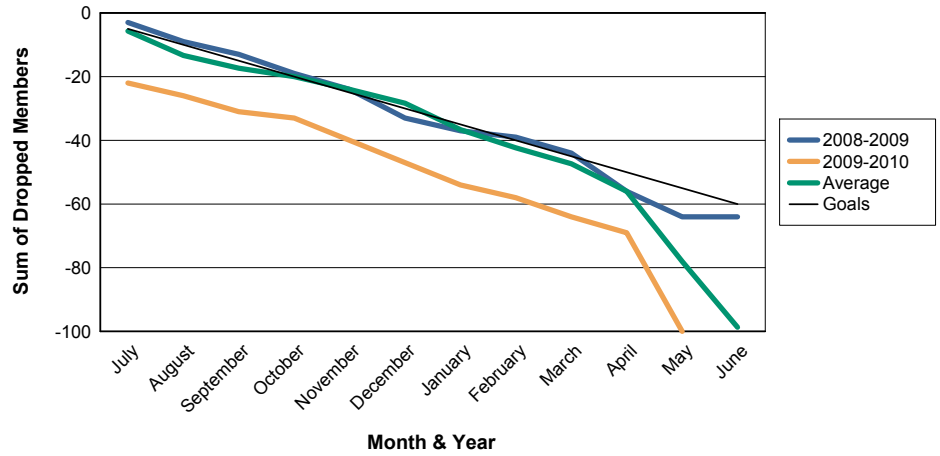

For District 102 C

Sum of Charter Members/ Month & Year

For District 102 C

3 Year Comparisons for GMT Constitutional Area 4

By GMT District

As of May 2010

Sum of New Members/ Month & Year

For District 102 C

Sum of Dropped Members/ Month & Year

For District 102 C

Sum of Net Members/ Month & Year

For District 102 C