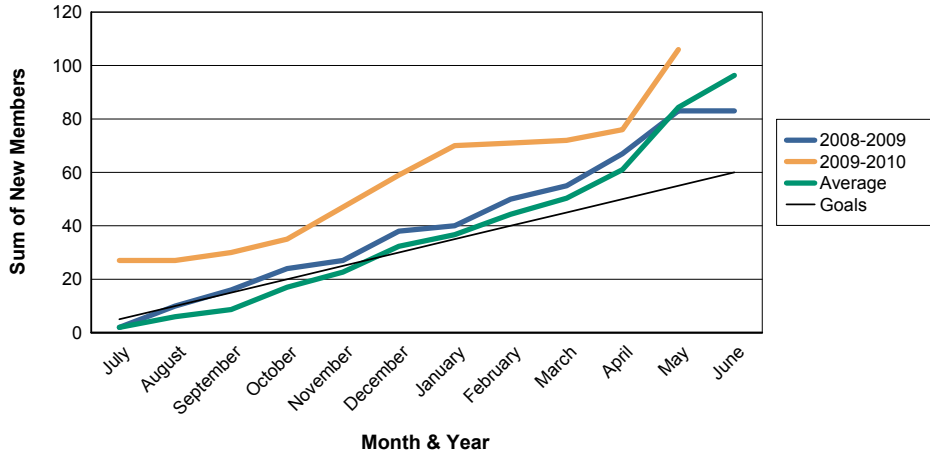

For District 102 C

Sum of Charter Members/ Month & Year

For District 102 C

3 Year Comparisons for GMT Constitutional Area 4

By GMT District

As of May 2010

Sum of New Members/ Month & Year

For District 102 C

Sum of Dropped Members/ Month & Year

For District 102 C

Sum of Net Members/ Month & Year

For District 102 C